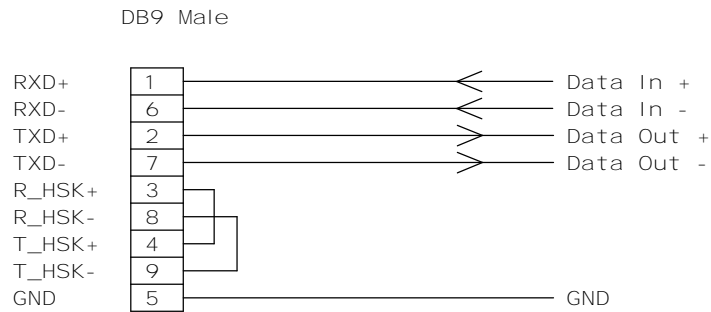

RS-232 Connection

RS-422 Connection

SCIENCE ENGINEERING ASSOCIATES INC.

114C Mansfield Hollow Road
 Mansfield Center, CT 06250
 Tel:(860)450-1717 Fax:(860)450-1707

Title
 SEA Serial & Quad Serial Fan out adapter
 RS-232 & RS-422 Connection