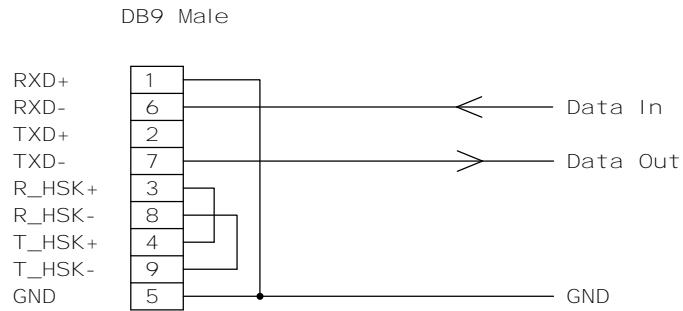

RS-232 Connection

RS-422 Connection

SCIENCE ENGINEERING ASSOCIATES INC.

114C Mansfield Hollow Road
 Mansfield Center, CT 06250
 Tel:(860)450-1717 Fax:(860)450-1707

Title
 SEA Serial & Quad Serial Fan out adapter
 RS-232 & RS-422 Connection